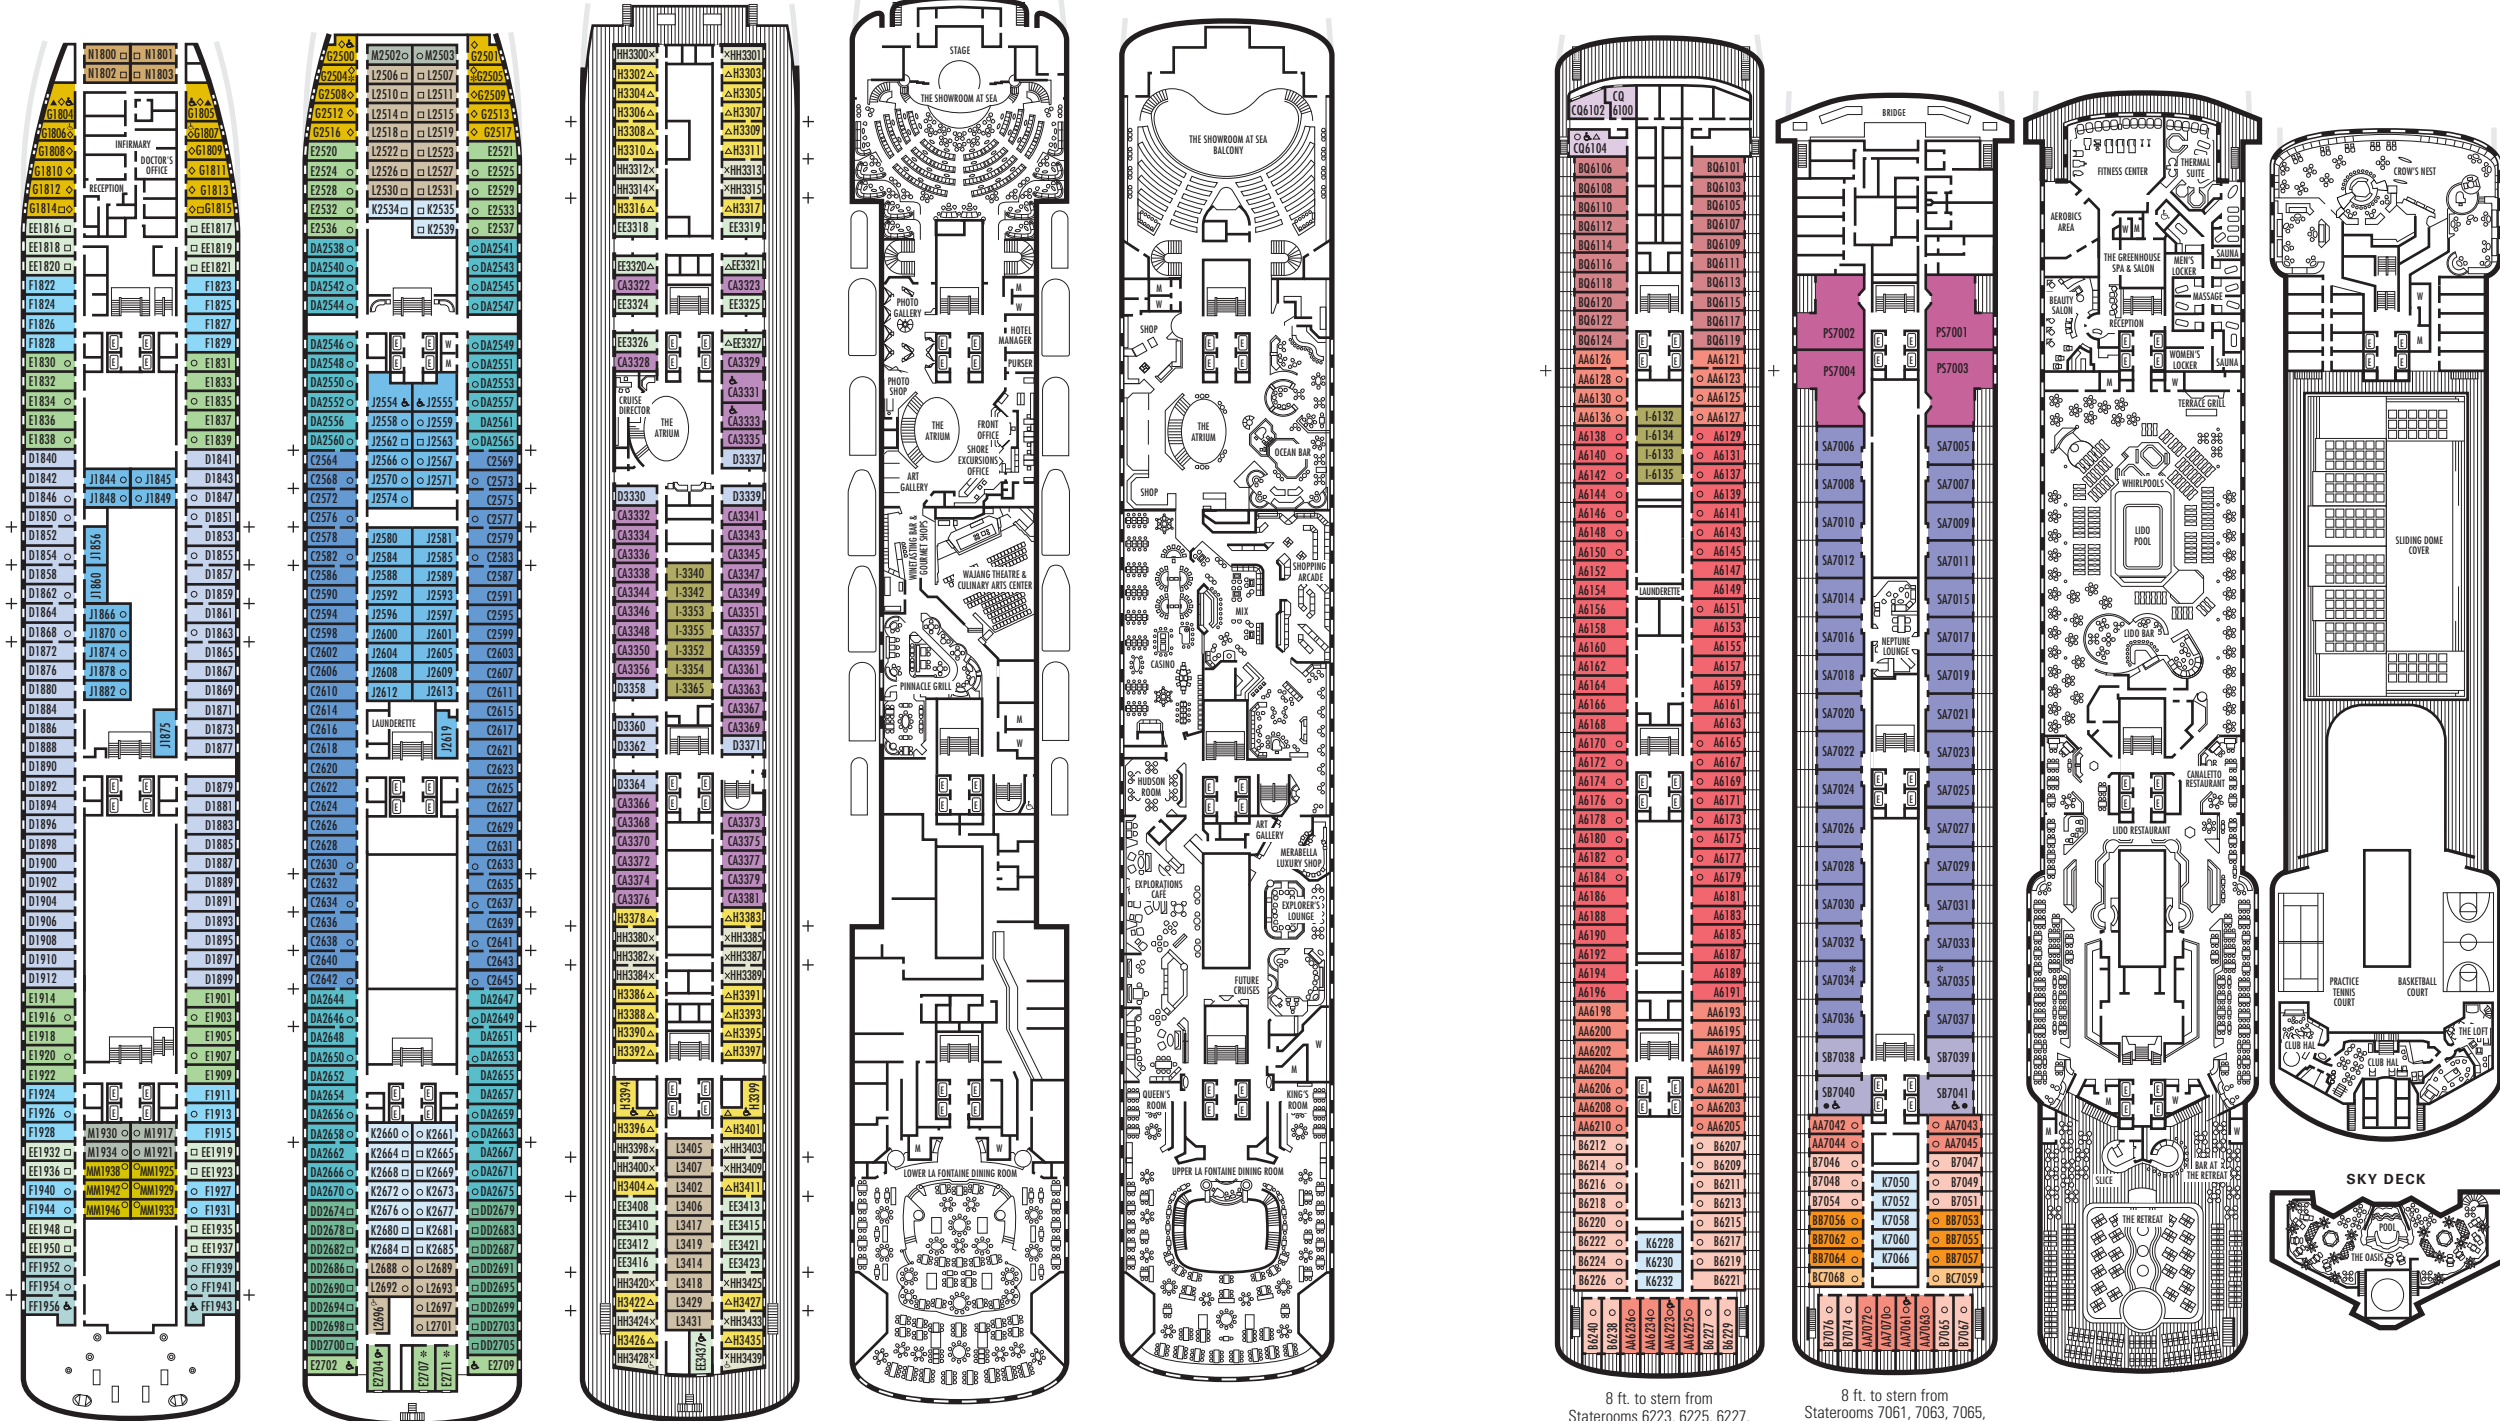

MAIN DECK
 Staterooms 2500–2711
 103 ft. from bow to Staterooms 2500 & 2501.

LOWER PROMENADE DECK
 Staterooms 3300–3439
 118 ft. from bow to Staterooms 3300 & 3301.

PROMENADE DECK

UPPER PROMENADE DECK

VERANDAH DECK
 Staterooms 6100–6240
 138 ft. from bow to Staterooms 6100 & 6102.

NAVIGATION DECK
 Staterooms 7001–7076
 226 ft. from bow to Staterooms 7001 & 7002.

LIDO DECK

SPORTS DECK

52 ft. to stern from Staterooms 1943 & 1956.

16 ft. to stern from Staterooms 2704, 2707 & 2711.

21 ft. to stern from Staterooms 3428 & 3439.

8 ft. to stern from Staterooms 6223, 6225, 6227, 6229, 6234, 6236, 6238 & 6240.

8 ft. to stern from Staterooms 7061, 7063, 7065, 7067, 7070, 7072, 7074 & 7076.

STATEROOM SYMBOL LEGEND

- * Shower only
- Bath tub & shower
- ▲ 2 lower beds
- Triple (2 lower beds, 1 sofa bed)
- Quad (2 lower beds, 1 sofa bed, 1 upper)
- △ Partial sea view
- X Fully obstructed view
- + Connecting rooms
- ◇ These staterooms have portholes instead of windows
- ♿ Suites SB7041 & SB7040 are wheelchair accessible with bathtub & shower. Suites AA7061 & AA6223 and staterooms CQ6104, HH3439, EE3437, HH3428, H3394, H3394, CA3333, CA3331, E2709, E2704, E2702, L2696, J2555, J2554, G2500, FF1956, FF1943, G1807, G1806, G1805 & G1804 are wheelchair accessible, shower only.

SHIP SPECIFICATIONS & FACILITIES

- 1,404 Guests
- 59,885 Gross Tons
- 781 Feet Long
- Automatic Stabilizers
- 10 Guest Decks
- 12 Guest Elevators
- 4 Restaurants
- 2 Outdoor Swimming Pools (one with sliding glass roof)
- Spa & Salon
- Fitness Center
- Movie Theatre
- Suite Lounge
- Duty-free Shops
- Internet Center
- Library
- Casino
- Practice Tennis Court
- Basketball Court